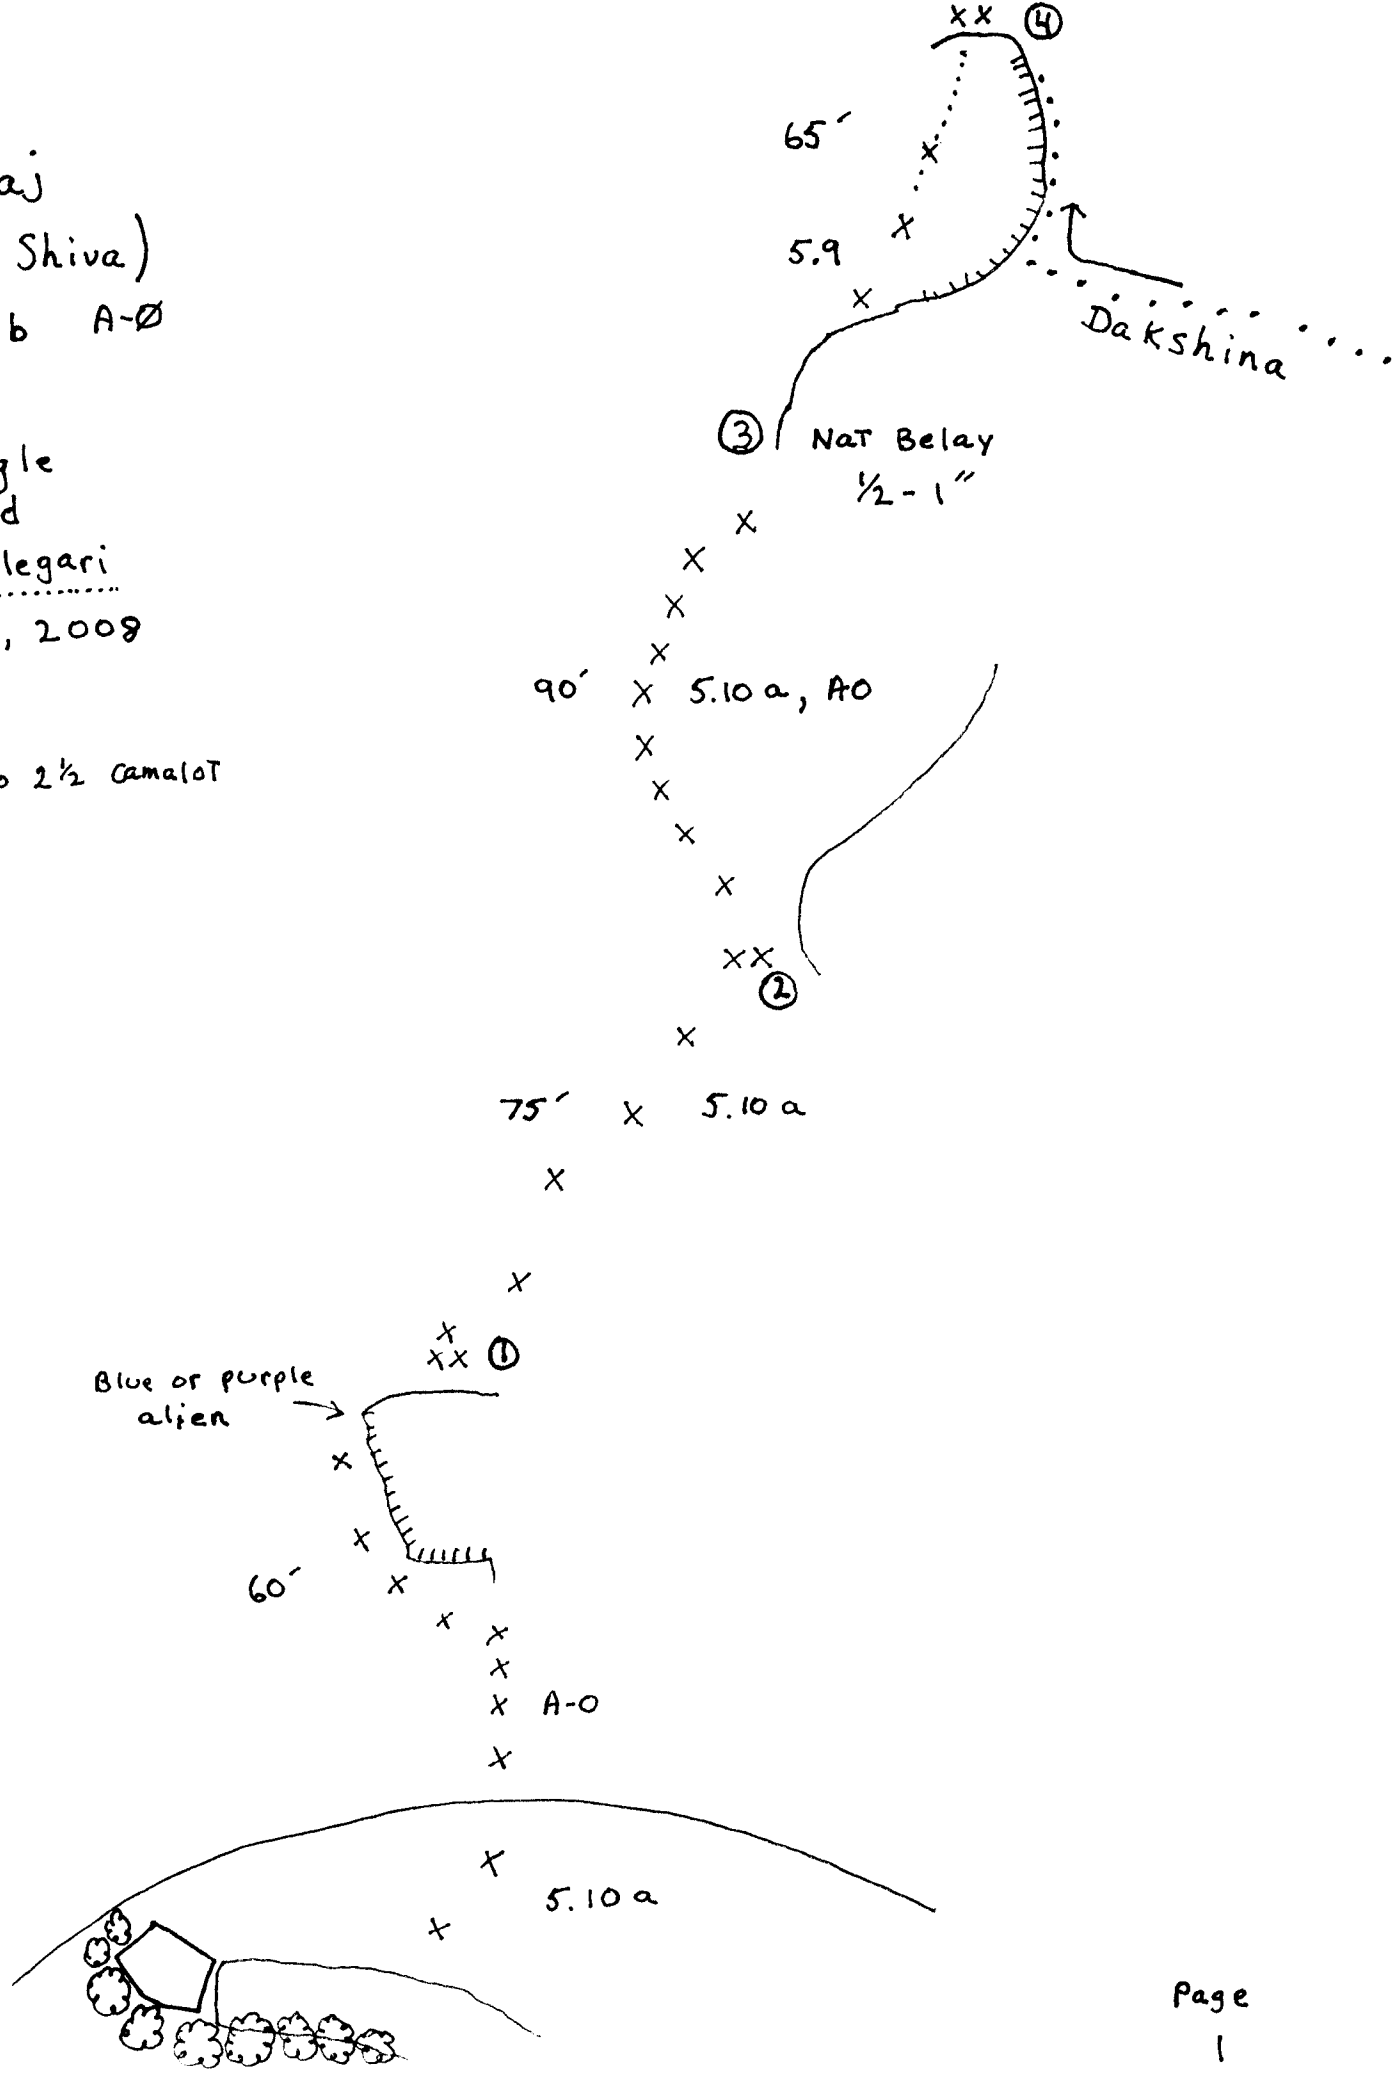

Nataraj
(Dancing Shiva)
IV 5.10b A-Ø

Dan Dingle
Bob Steed
Chris Callegari
August 31, 2008

gear: UP TO 2½ Camalot

Crest Jewel Anchors

40'

10 XX

XX 13

Nat Belay

160' x 5.7

50' x 9 XX

5.8 x

110' 5. Nat Pro

8 XX

12 XX

x 160'

5.9 x x x x x

5.7

Nat Pro

5.7 x 145'

11 XX

Black Nat Tie off 5.9

5.8

7 XX

x 155'

x 5.7

5.10a x

XX

6 XX

10 XX

12