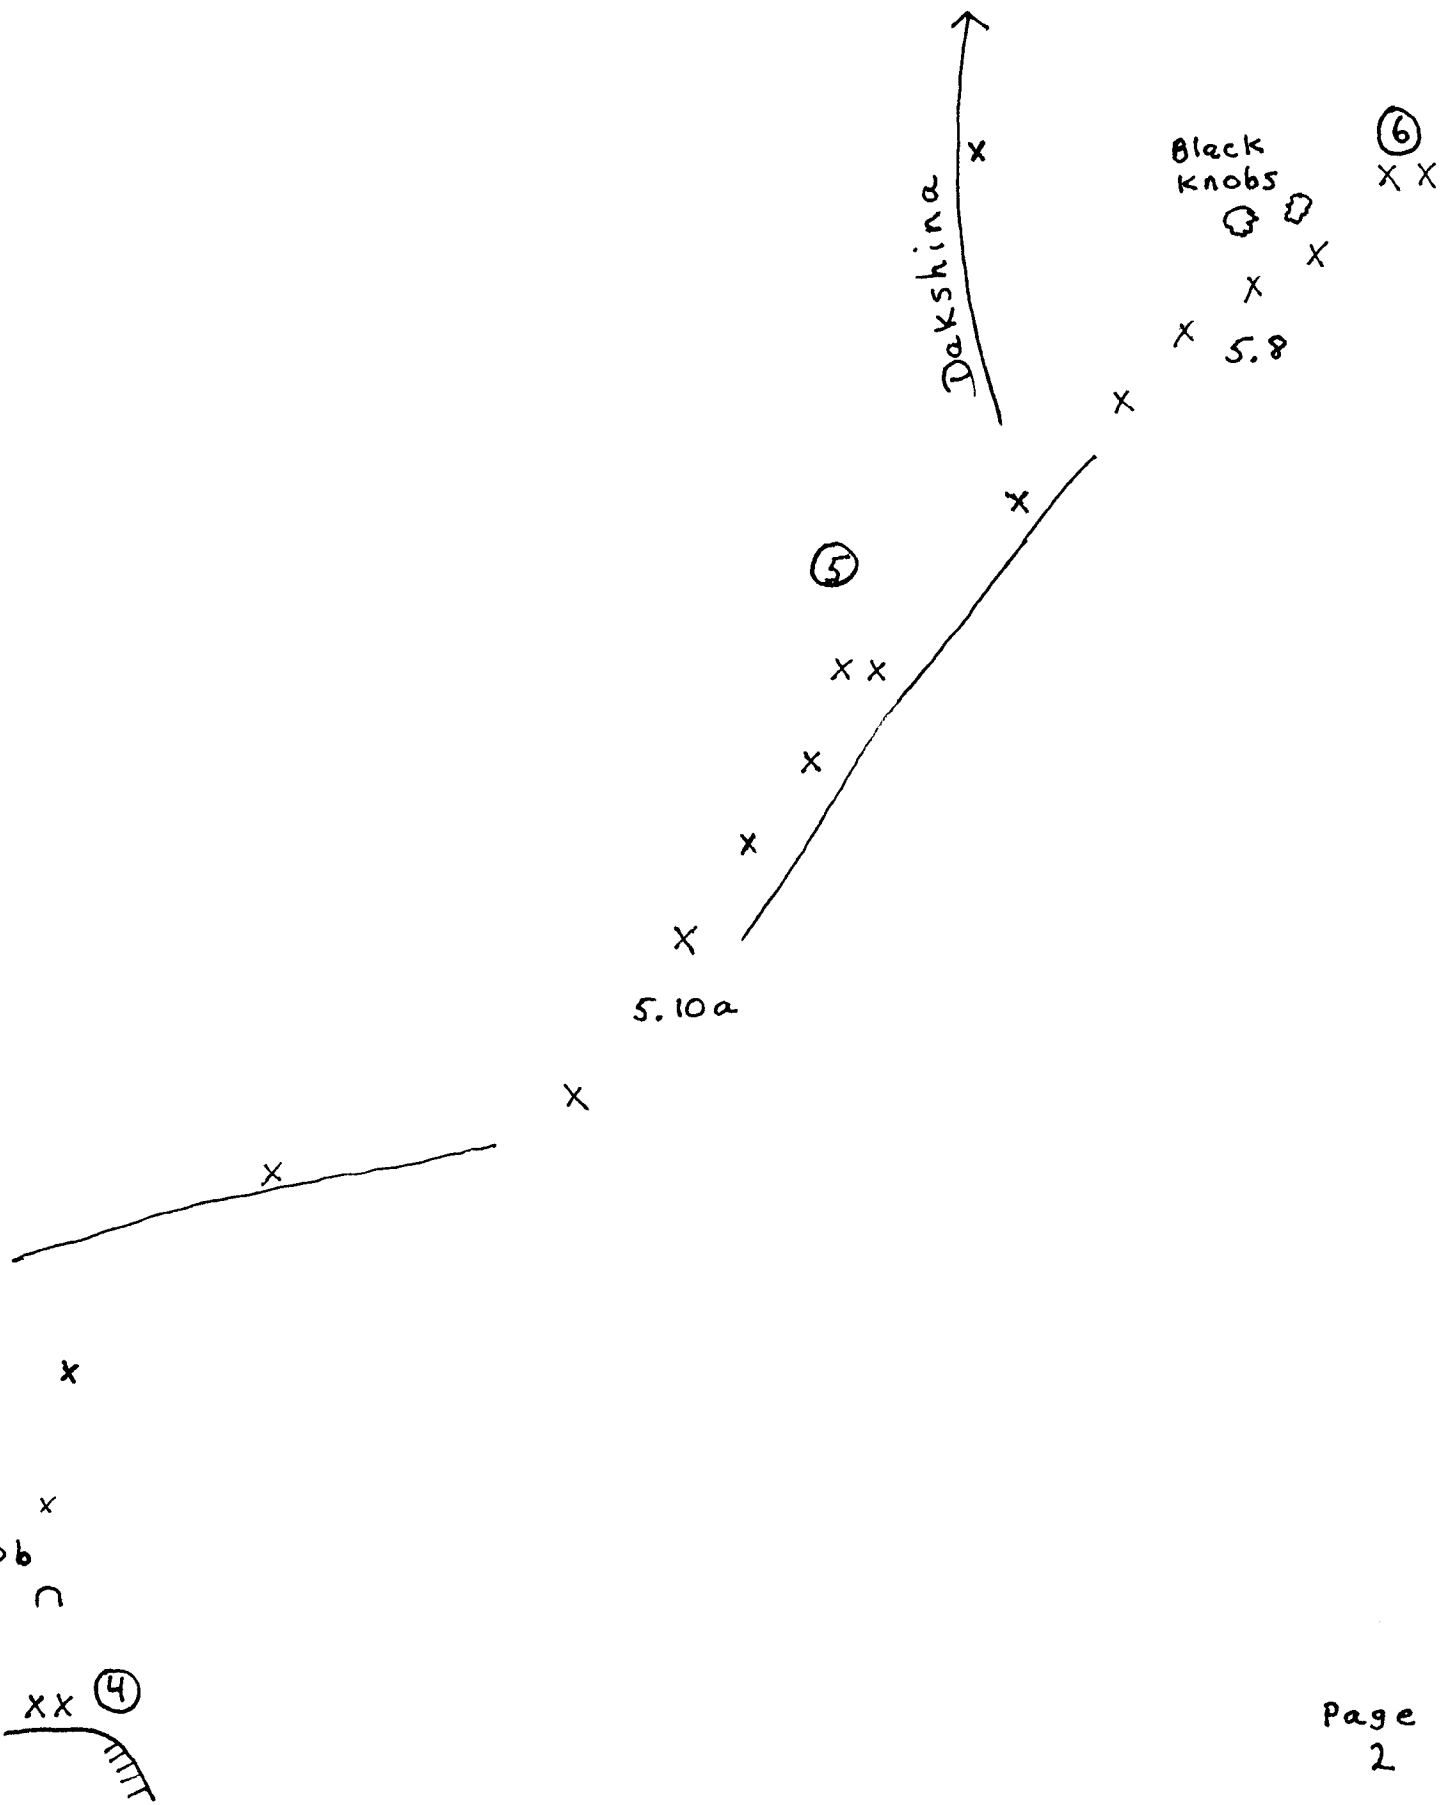

Nataraj
(Dancing Shiva)
IV 5.10b A-Ø

Dan Dingle
Bob Steed
Chris Callegari
August 31, 2008

gear: UP TO 2½ Camalot

Crest Jewel Anchors

40'

10 XX

XX 13

Nat Belay

160' x 5.7

50' x 9 XX

5.8 x

110' 5. Nat Pro

8 XX

12 XX

x 160'

5.9 x x x x x

5.7

Nat Pro

5.7 x 145'

11 XX

Black Nat Tie off 5.9

5.8

7 XX

x 155'

x 5.7

5.10a x

XX

6 XX

10 XX

12